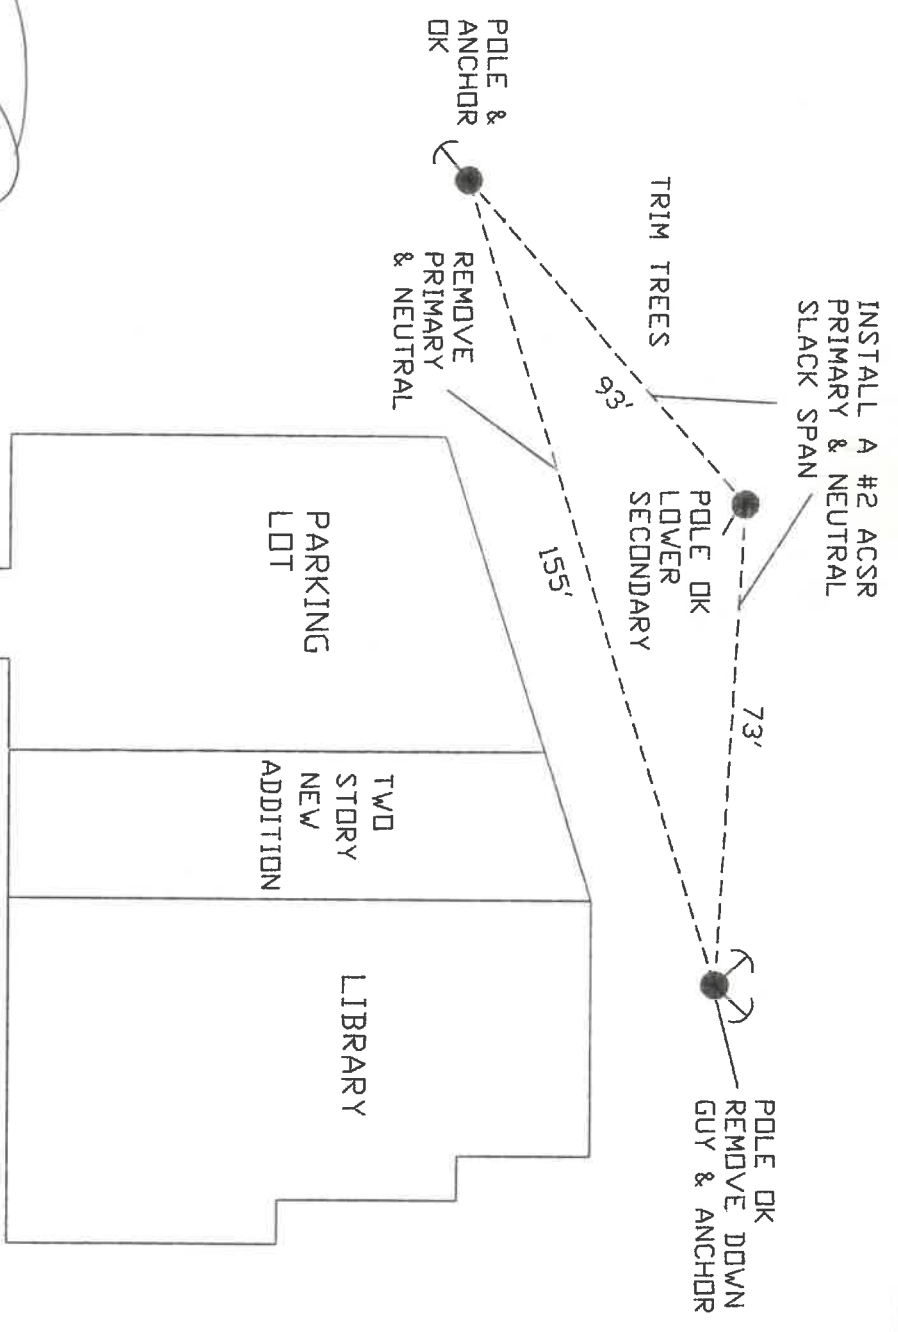

DATE 8/26/02 W.O.# 101224 DRAWN BY

W. CLINTON

310

PARKING LOT

MOVE THE 30' POLE TO CLEAR THE NEW PARKING AREA. FACE THE LIGHT TO THE N/E, OVER THE PARKING AREA.

Napoleon Power & Light
1775 Industrial Drive
Napoleon, Ohio

ITEM WEST CLINTON "PUBLIC LIBRARY"
DATE _____ W.O.# _____ J.O.# _____ INCHES

W. CLINTON ST.

310

Napoleon Power & Light
1775 Industrial Drive Napoleon, Ohio
ITEM W. CLINTON ST. "PUBLIC LIBRARY"
DATE 4/20/93 W.O.# J.O.# JO1212 DRAWN BY MTD