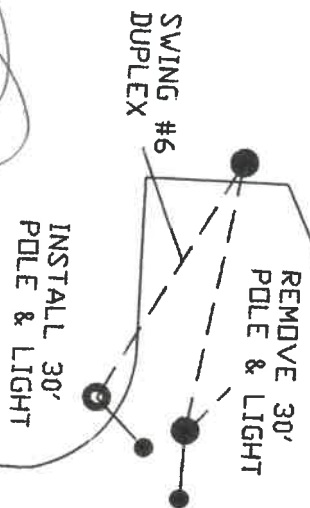

DATE 8/26/02 W.O.# 101224 DRAWN BY

W. CLINTON

310

PARKING LOT

MOVE THE 30' POLE TO CLEAR THE NEW PARKING AREA. FACE THE LIGHT TO THE N/E, OVER THE PARKING AREA.

Napoleon Power & Light
1775 Industrial Drive
Napoleon, Ohio